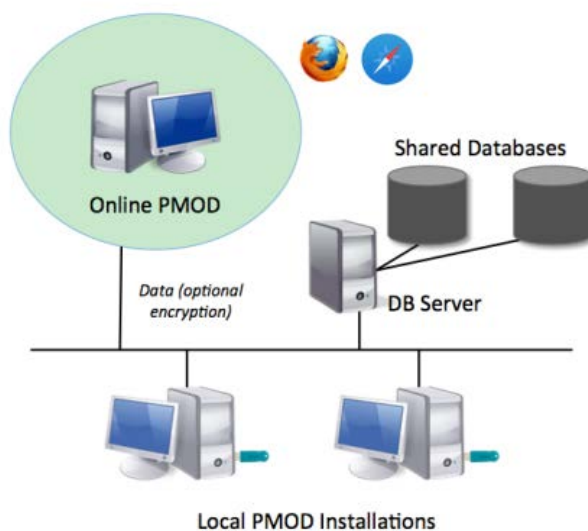

The online license type allows extending such a PMOD infrastructure by a number of web-based PMOD instances, which work for contracted lease periods. PMOD sites can employ this SaaS (Software as a Service) Cloud licensing scheme to flexibly increase data analysis resources by additional licenses or specialized modules, for instance during peak phases of a project, or responding to a fluctuating labor force. Furthermore, online users have the freedom to work from any suitable computer on the internet, so that remote collaborations on shared data can be organized.

Application Hosting by PMOD

An online instance of PMOD is started from a Web browser after signing up to a dedicated PMOD account. Initially, the latest program version is loaded over the Internet. From then on, processing works in the same way as with a standard local application, including access to the site's central databases. Such shared resources are configured for the online instances as part of the setup by PMOD Technologies. While working with an online PMOD instance, the computer needs to remain connected to the Internet for licensing reasons, but no data is ever transferred to a PMOD application server.

Using PMOD SaaS has advantages beyond the licensing flexibility. The user can start data processing on any adequate workstation without local installation, and always has access to the latest PMOD version.

Requirements and Pricing

Technically, a 64-Bit Firefox browser is required which works with 64-Bit Java (Windows, Linux, MacOSX). The PMOD online version is exclusively available for existing PMOD customers who run the current PMOD version. Online instances can be leased in multiples of 90 days subscriptions. For getting pricing information, please log into your PMOD Customer Account at <http://www.pmod.com/open/customer.html> and open the online quoting form.